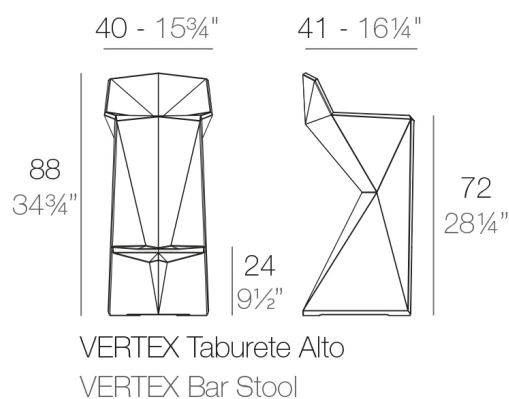

# VERTEX BAR STOOL

By Karim Rashid

VERTEX is a set of table and chairs with triangular planes which join dynamically together to create comfortable forms suitable for dining or meeting rooms, banquet or lecture halls and other casual needs. VERTEX looks as if it was chiseled from a single block of material, what remains is structural yet, beautiful. The VERTEX collection was created to integrate a more conceptual architectural piece into our space, to give it a more sophisticated touch.

### Weight

5.51 Kg