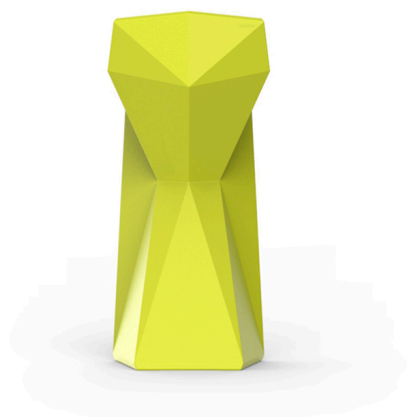

# VERTEX BAR STOOL

By Karim Rashid

VERTEX is a set of table and chairs with triangular planes which join dynamically together to create comfortable forms suitable for dining or meeting rooms, banquet or lecture halls and other casual needs. VERTEX looks as if it was chiseled from a single block of material, what remains is structural yet, beautiful. The VERTEX collection was created to integrate a more conceptual architectural piece into our space, to give it a more sophisticated touch.