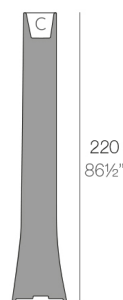

# BONES PLANTER 35x41x200

By Ludovica + Roberto Palomba

Bones is elegant by its slimness but at the same time strong by its conception. Its generous volume is alleviated for a subtle edge that makes it light. By the level of engineering Bones is fantastic, an invisible internal structure provides the necessary strength transmitting the weight from the base of the container to the base of the flowerpot for achieve to support the weight of any plant or tree. Bones is manufactured in resin of PE by means of the rotational molding technique and is available with multiples finished made in VONDOM.

### Weight

27 Kg

41-16 1/4"

BONES Maceta 220 C = 4 L  
BONES Planter 220 C = 1 gal