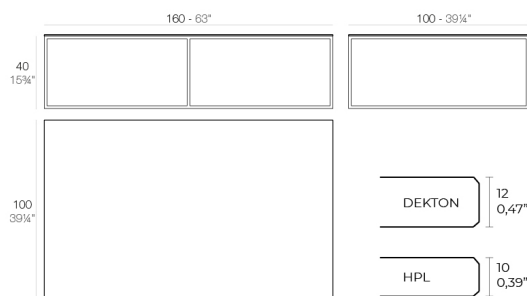

View online: <https://www.vondom.com/products/44314>

Features

Description

Item suitable for indoor and outdoor use.

Weight

35.31 Kg

SUAVE Mesa Baja 160x100x40
SUAVE Low Table 63x39 3/4 x 15 3/4

FINISHES

LACQUERED + HPL

Ref. 44314

Lacquered aluminium profile.

BLACK

LACQUERED + HPL FULL WHITE

Ref. 44314B

Lacquered aluminium profile.

WHITE