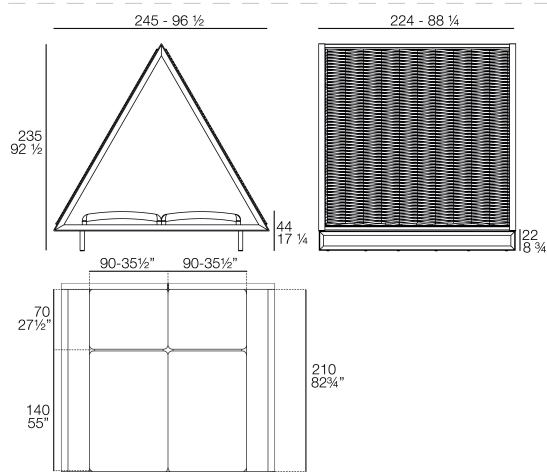

FRAME VINEYARD Daybed con capota trenzada
FRAME VINEYARD Daybed with woven rope parasol

FINISHES

BASIC

Ref. 54325

- ☐ WHITE
- ☐ GREY
- ☐ TAUPE
- ☐ ECRU