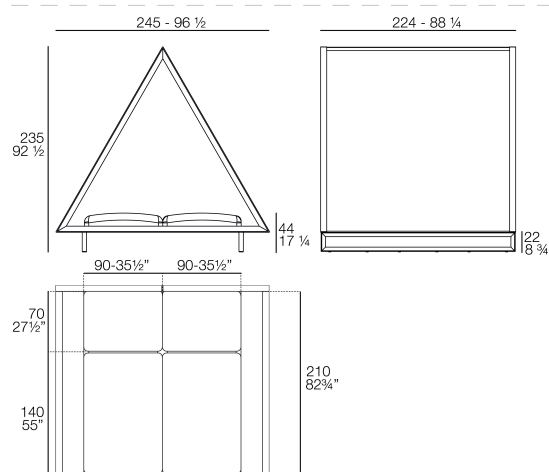

FRAME VINEYARD Daybed con capota de tela
FRAME VINEYARD Daybed with fabric parasol

FINISHES

BASIC

Ref. 54321

- ☐ WHITE
- ☐ GREY
- ☐ TAUPE
- ☐ ECRU