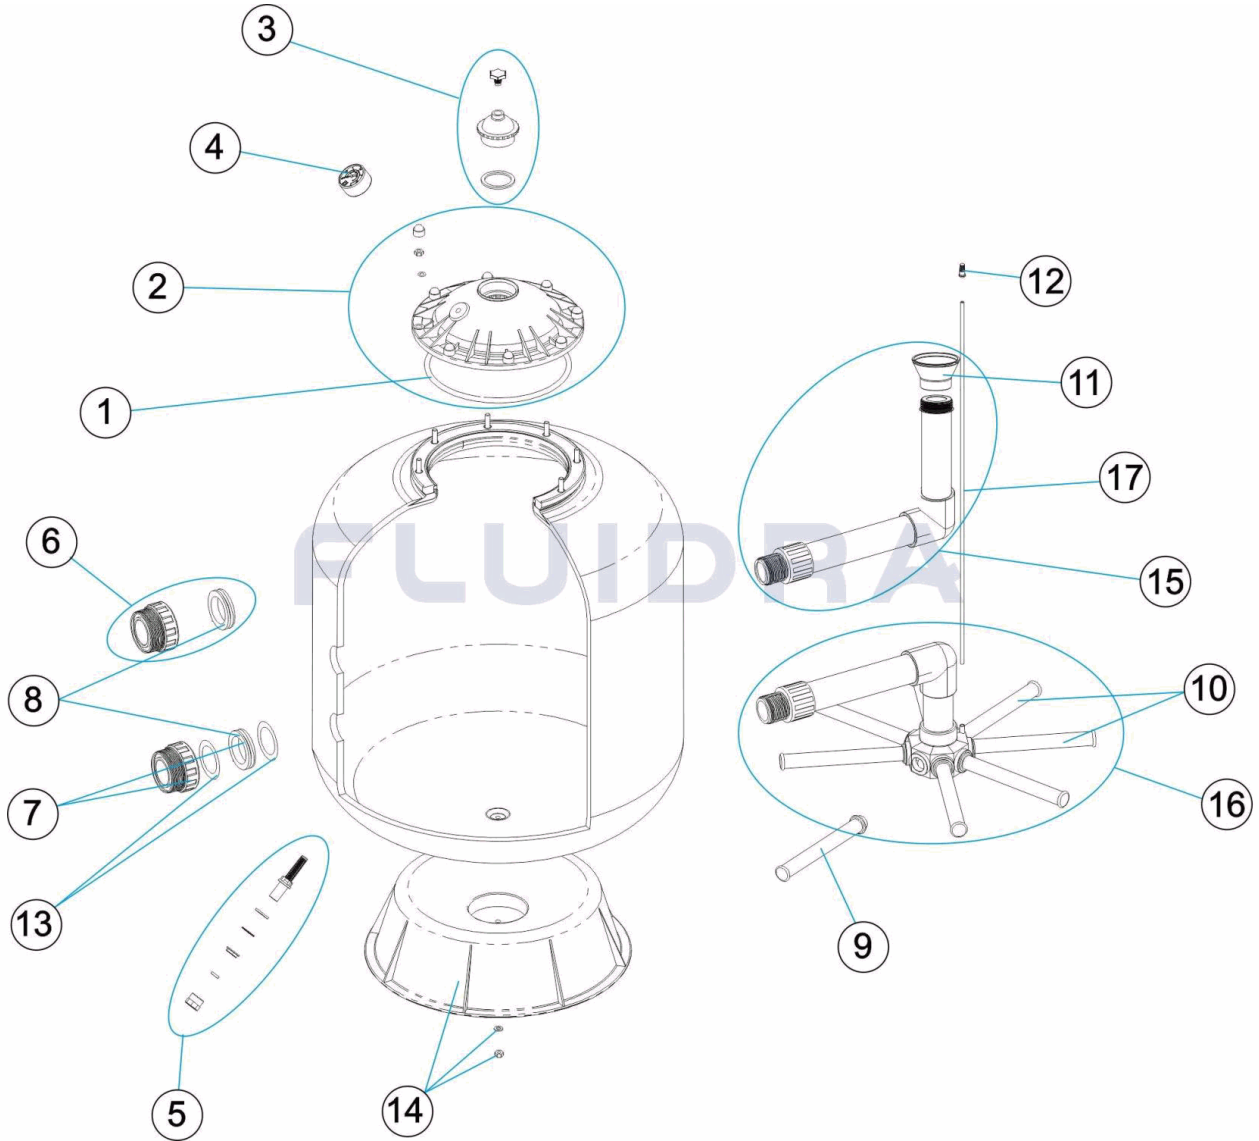

CODE 00541, 00542, 00543

DESCRIPTION: BERLIN FILTER SIDE OUTLET D. 500 - 600 - 750

ENGLISH

POS	CODE	DESCRIPTION	QUANTITY	POS	CODE	DESCRIPTION	QUANTITY
1	4404070101	LID GASKET		10	* 4404010048	MANIFOLD ARM ASSEMBLY D. 750	
2	4404070102	FILTER LID		11	* 4404301004	DIFFUSER CONE D. 50	
3	4404070103	AIR RELIEF SIGHT GLASS		11	* 4404300910	DIFFUSER CONE D. 63	
4	4404010103	PRESSURE GAUGE 1/8" 3 KG./C "		12	4404040108	AIR PURGE	
5	4404070105	DRAINAGE STRAINER NOZZLE 3/8'		13	* 4404070113	CODIRECTOR + OUTLET GASKET 2"	
6	* 4404020103	1 1/2' FITTING + CONCAVE GASKET		14	* 4404010050	FILTER BASE D. 500	
7	* 4404020203	2' FITTING + GASKET		14	* 4404010041	FILTER BASE D. 750	
8	* 4404020112	CONCAVE GASKET 1 1/2"		15	* 4404010042	DIFFUSER ASSEMBLY D. 500	
8	* 4404020211	CONCAVE GASKET 2"		15	* 4404010043	DIFFUSER ASSEMBLY D. 600	
9	* 4404300915	MANIFOLD ARM 1" 175 M "		15	* 4404010044	DIFFUSER ASSEMBLY D. 750	
9	* 4404300916	MANIFOLD ARM 1" 225 M "		16	* 4404010045	MANIFOLD ASSEMBLY D. 500	
9	* 4404290109	COLLECTOR ARM 1" 265 M "		16	* 4404010046	MANIFOLD ASSEMBLY D. 600	
10	* 4404010026	MANIFOLD ARM ASSEMBLY		16	* 4404010047	MANIFOLD ASSEMBLY D. 750	

* SEE OBSERVATIONS SHEET