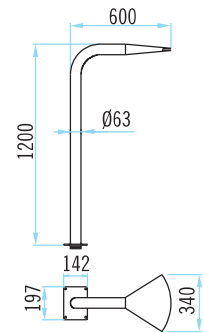

Cortina Luxe Deluxe Curtain

Código / Code	Acabado / Finish	Altura / Height
19975	Pulido brillante Polished finish	0,9 m