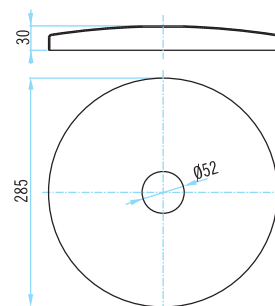

Dimensiones en mm
Dimensions in mm