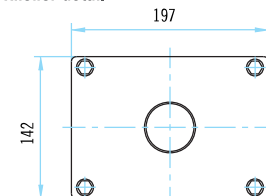

Detalle anclaje Anchor detail

Recomendaciones Dr.Pool

- Según normativas vigentes, estos juegos se deben instalar como mínimo a una altura de 2 m. respecto al suelo de la piscina.
- Para una buena conservación y alargar la vida de los juegos acuáticos, se recomienda al usuario siga las indicaciones que se adjuntan con las instrucciones de mantenimiento del acero inoxidable.

Tips from Dr.Pool

- In accordance with current regulations, these accessories should not be installed less than 2 metres from the floor of the pool.
- Follow the guidelines set out within the Stainless Steel maintenance instructions in order to prolong the life of the water features and to achieve optimum maintenance.