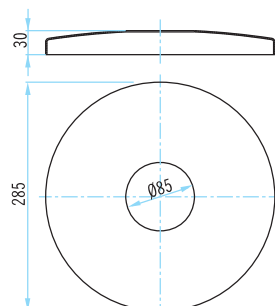

Dimensiones en mm
Dimensions in mm