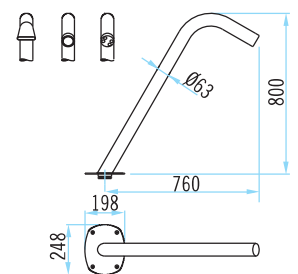

### Models

Choose from a variety of water curtains, ranging in height from 0.8m to 1.2m and in width from 0.34 to 1m, with polished, satin or white painted finishes.

All models require anchor, pump, control box and suction point. (See accessories on following pages).

Dimensiones en mm  
Dimensions in mm

Dimensiones en mm  
Dimensions in mm

Circular  
Circular

Cod. 20133

6 salidas  
6 outlets

Dimensiones en mm  
Dimensions in mm

**Accessories / Accesorios**

Model / Modelo	Options / Opciones	Embellecedor Base cover	Anclaje Anchor		Aspiración Suction		Bomba Pump	Pulsador manual Manual switch	Pulsador neumático Pneumatic switch	
			Hormigón Concrete	Liner	Hormigón Concrete	Liner			Hormigón Concrete	Liner

Anclaje circular Ø 254  
Circular anchor Ø 254  
Cod. 19984

Dimensiones en mm  
Dimensions in mm

Cod. 15833

**Anclaje rectangular, para piscina liner**

**Rectangular anchor, for liner pool**

Dimensiones en mm  
Dimensions in mm