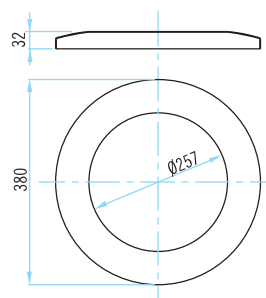

Dimensiones en mm  
Dimensions in mm

Anclaje circular Ø 254  
Circular anchor Ø 254  
Cod. 19984

Dimensiones en mm  
Dimensions in mm

Cod. 15833

**Anclaje rectangular, para piscina liner**

**Rectangular anchor, for liner pool**

Dimensiones en mm  
Dimensions in mm

Cod. 19986

**Anclaje Ø 254 mm, para piscina liner**

**Circular anchor Ø 254, mm for liner pool**

Dimensiones en mm  
Dimensions in mm

**Embellecedor Ø 254mm, pulido**  
 Ø 254 mm base cover, polished

Cod. 19980

**Embellecedor cortina 600 mm, satinado**  
 600 mm curtain base cover, in satin finish

Cod. 19981

**Embellecedor cortina 600 mm, pintado**  
 600 mm curtain base cover, in white painted finish

Dimensiones en mm  
 Dimensions in mm