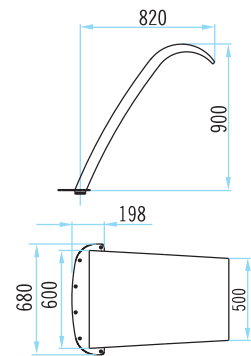

Cortina Arco Arched Curtain

Código / Code	Finish / Acabado	A	B	C	D	H
20129	Satin finish / Satinado	600	680	200	620	800
20130	Satin finish / Satinado	600	680	200	830	1000
20131	Satin finish / Satinado	1000	1100	250	830	1000

Dimensiones en mm
Dimensions in mm